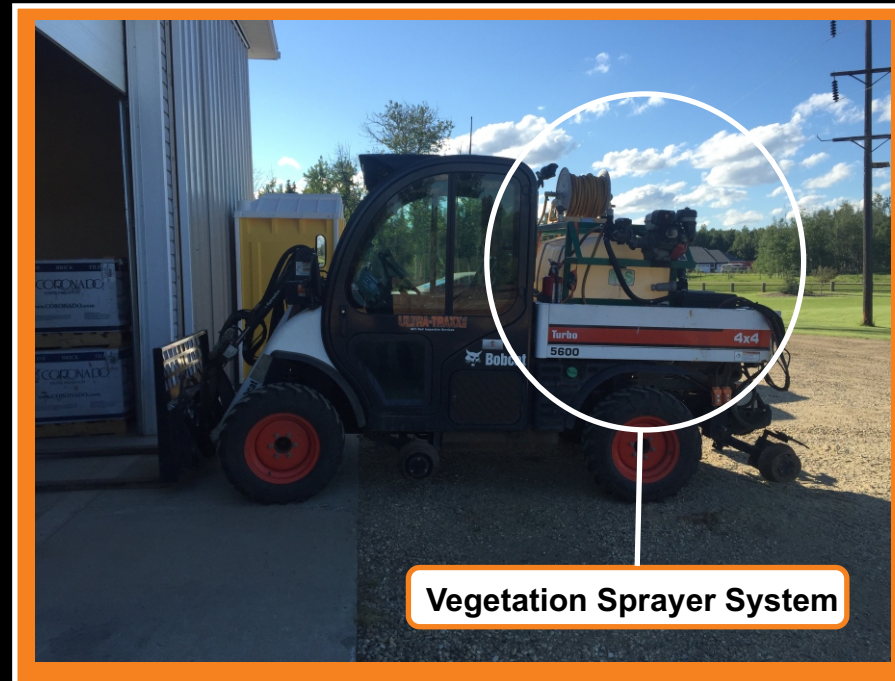

10000 CFM Blower

Swing Attachment

Fish Tail Blower Tip

High Rail Gear

Full 8 feet of right to left travel

360 degree rotation of blower tip

Mobile lab

100% Track gauging and cross level accessory

9' Sickle Mower

21' reach and
cuts vegetation
up to 3" in diameter

Vacuum System

4 m³ Dump Box

**180 Degree Swing
with 5' reach**

Hydraulic Dump Box

Vegetation Sprayer System

Snow Brush

Sander Attachment

Tow behind utility trailers

Tow behind utility trailers

Electric Hydraulic Diverter Valve

Can utilize any Skid Steer Attachment