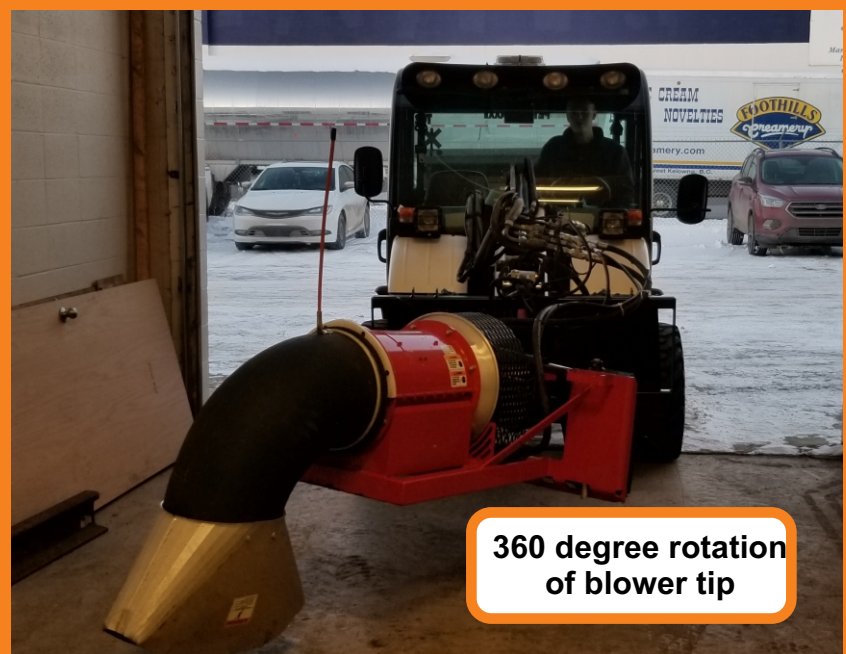

RAILCAT

ULTRA-TRAXX_{INC.}

Safety Features

Strobe Light (Beacon)

Back Up Camera

Foldable Step

Back Up Alarm

Positive Air Shut Off

10000 CFM Blower

Swing Attachment

Fish Tail Blower Tip

High Rail Gear

Full 8 feet of right to left travel

360 degree rotation of blower tip

Mobile lab

100% Track gauging and cross level accessory

9' Sickle Mower

21' reach and
cuts vegetation
up to 3" in diameter

Vacuum System

4 m³ Dump Box

**180 Degree Swing
with 5' reach**

Hydraulic Dump Box

Vegetation Sprayer System

Snow Brush

Sander Attachment

Tow behind utility trailers

Tow behind utility trailers

Electric Hydraulic Diverter Valve

Can utilize any Skid Steer Attachment