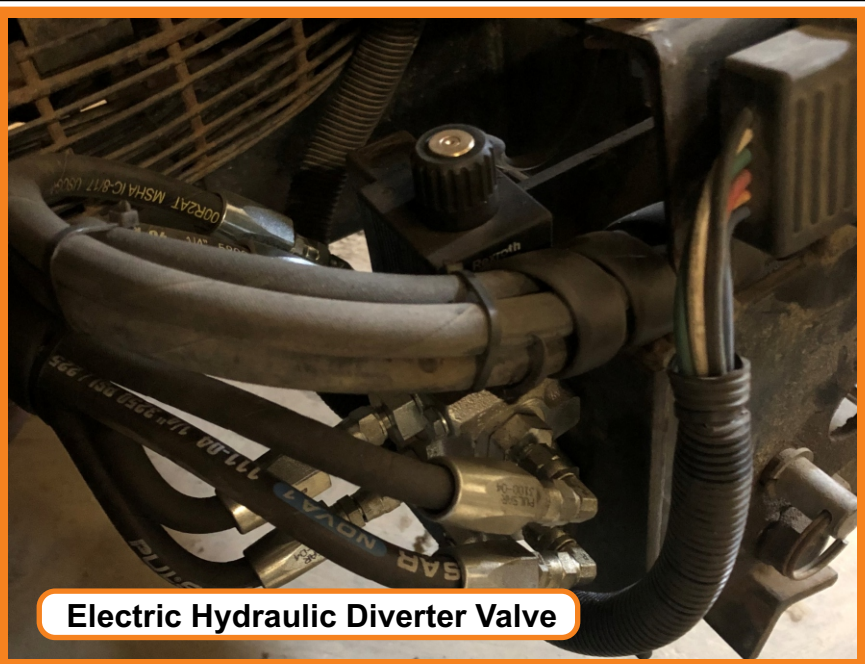

10000 CFM Blower

Swing Attachment

Fish Tail Blower Tip

High Rail Gear

Full 8 feet of right to left travel

360 degree rotation of blower tip

Mobile lab

100% Track gauging and cross level accessory

9' Sickle Mower

21' reach and
cuts vegetation
up to 3" in diameter

Vacuum System

4 m³ Dump Box

**180 Degree Swing
with 5' reach**

Hydraulic Dump Box

Vegetation Sprayer System

Snow Brush

Sander Attachment

Tow behind utility trailers

Tow behind utility trailers

Electric Hydraulic Diverter Valve

Can utilize any Skid Steer Attachment