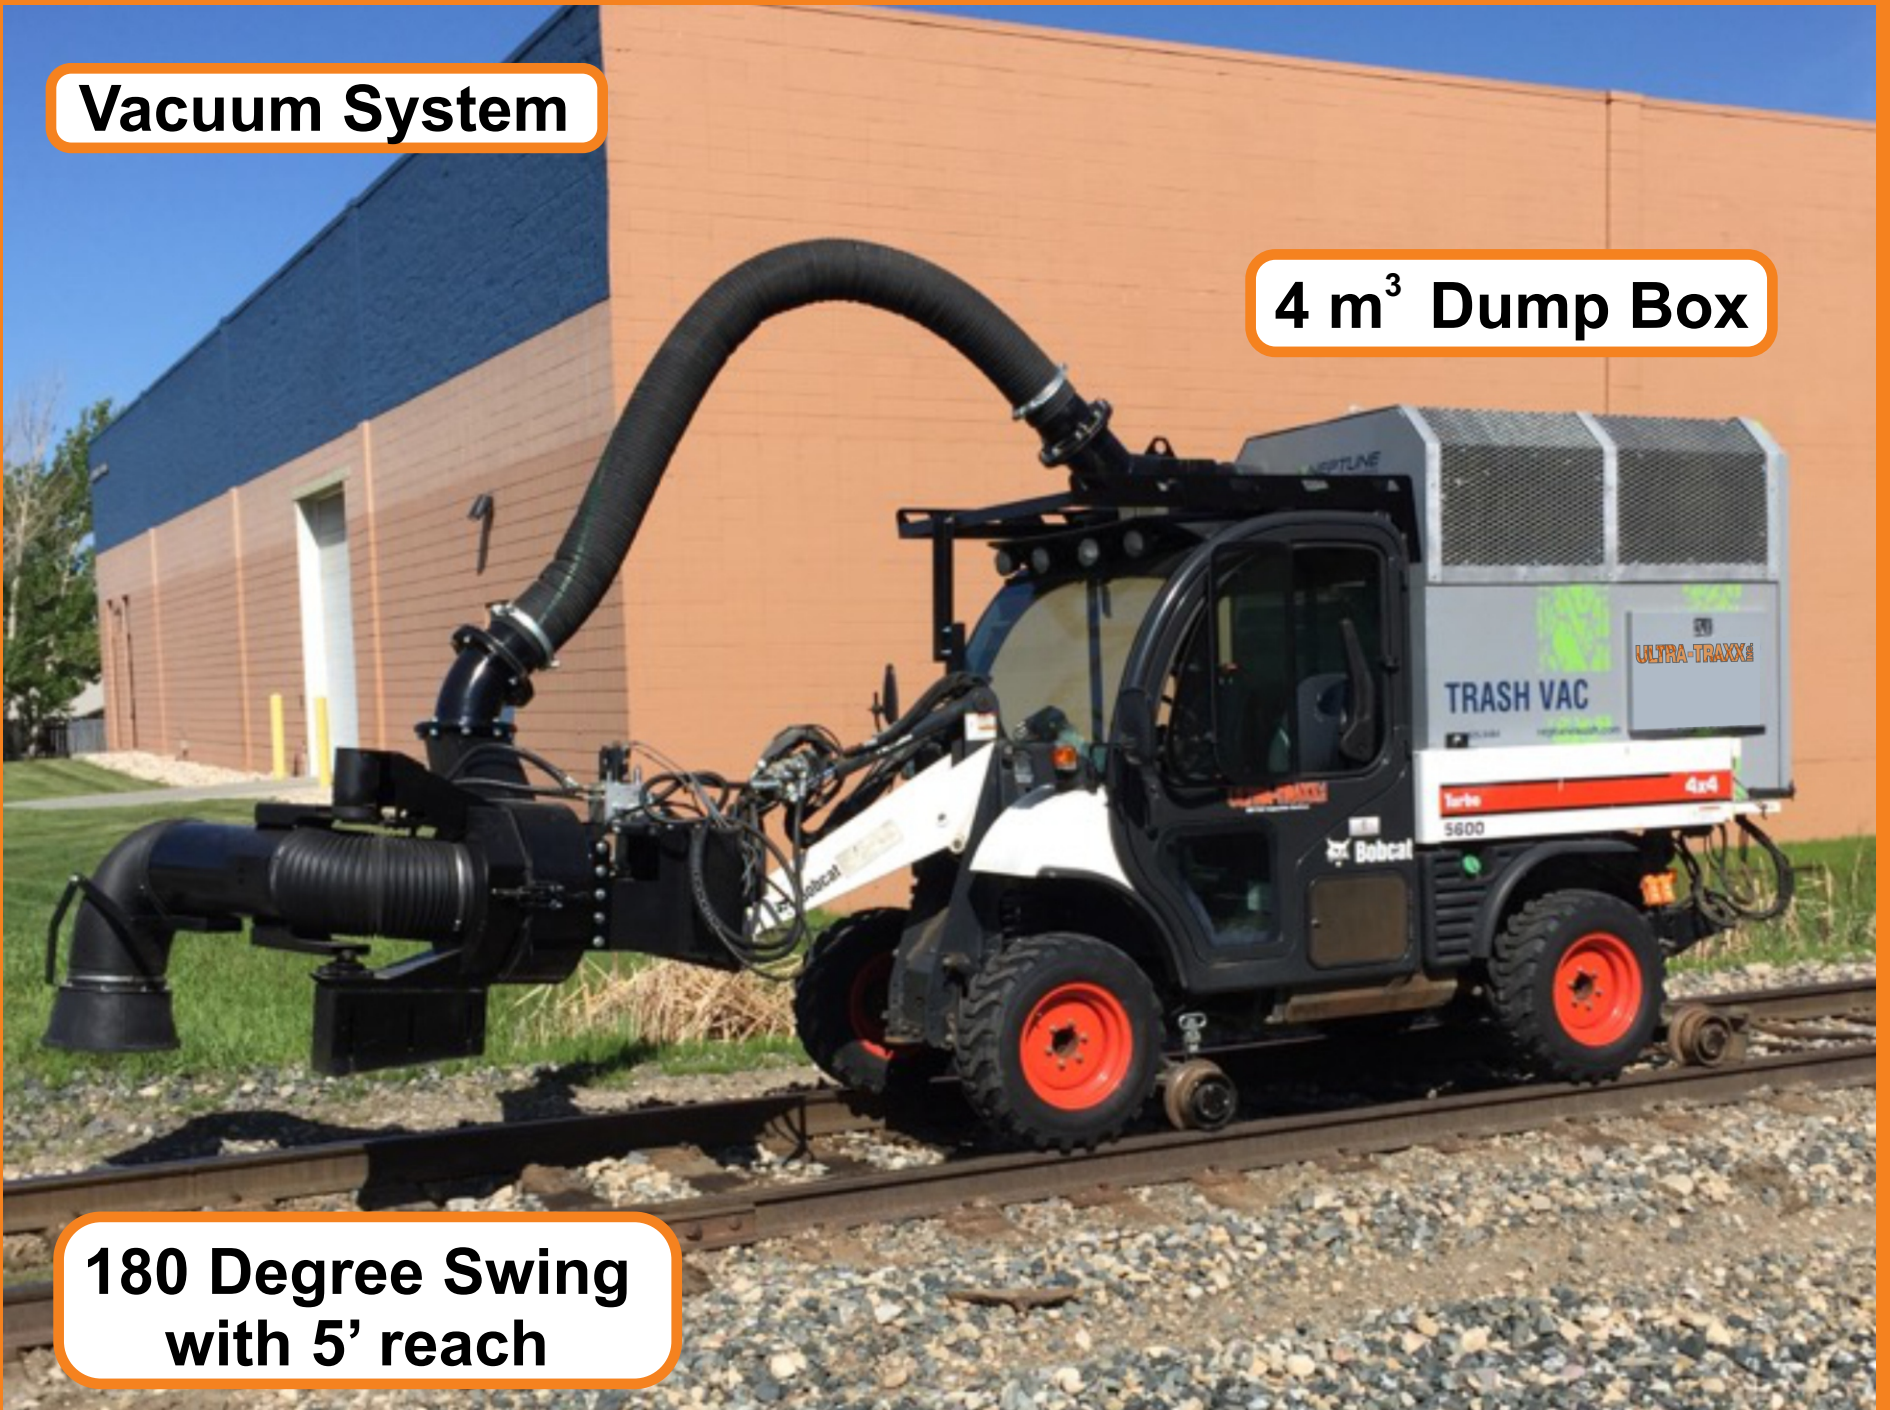

RAILCAT

ULTRA-TRAXX_{INC.}

Safety Features

Strobe Light (Beacon)

Back Up Camera

Foldable Step

Back Up Alarm

Positive Air Shut Off

10000 CFM Blower

Swing Attachment

Fish Tail Blower Tip

High Rail Gear

Full 8 feet of right to left travel

360 degree rotation of blower tip

Mobile lab

100% Track gauging and cross level accessory

9' Sickle Mower

21' reach and
cuts vegetation
up to 3" in diameter

Vacuum System

4 m³ Dump Box

**180 Degree Swing
with 5' reach**

Hydraulic Dump Box

Vegetation Sprayer System

Snow Brush

Sander Attachment

Tow behind utility trailers

Tow behind utility trailers

Electric Hydraulic Diverter Valve

Can utilize any Skid Steer Attachment